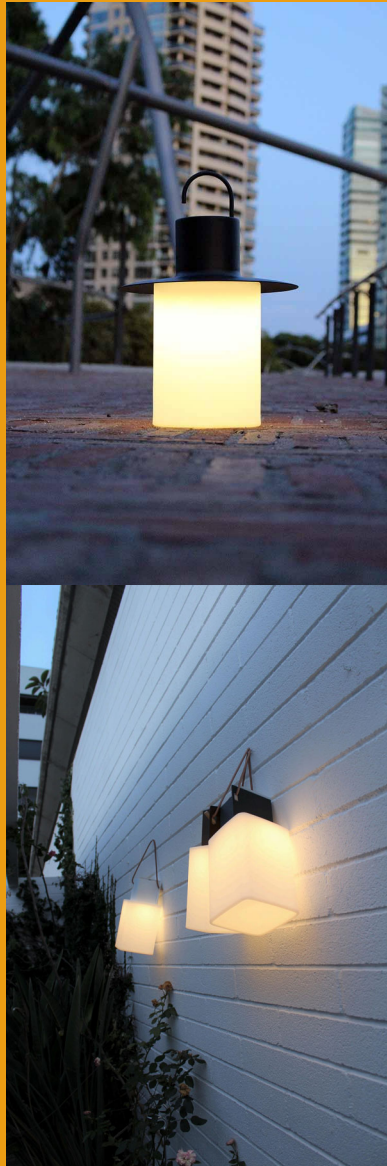

Create privacy with curtains or an awning, pick a piece of outdoor furniture, place decorative plants... and select one of our outdoor lamps for when it gets dark. ALMA Light offers you up to six different solutions: its small battery-powered light fixtures BELL, CUADRAT, FOLD OUT, NAUTIC, PATIO and TRIBECA USB, wireless and easily rechargeable with a USB charger, can be placed wherever the occasion requires it, allowing you to create different environments.

Get ready to welcome summer!